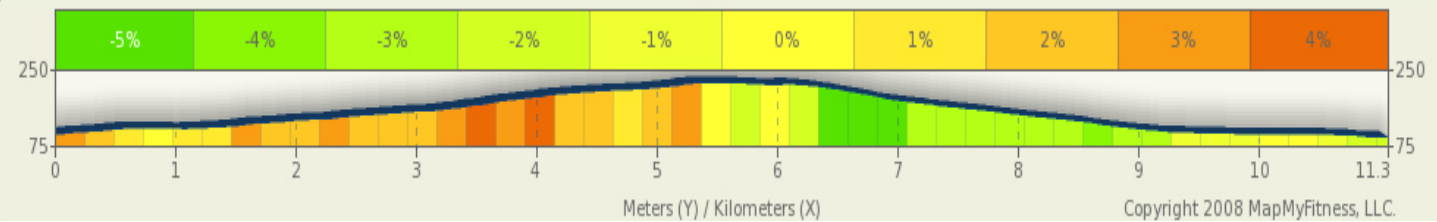

Circuit Road Race - 11.3 km/lap Aldershot - Waterdown • Burlington

Toilets
 Sign-In
 Start
 Finish
 Hidden Valley Park
 Plaza
 Parking in old Plaza or School

Circuit Road Race - 11.3 km/lap
Aldershot - Waterdown • Burlington