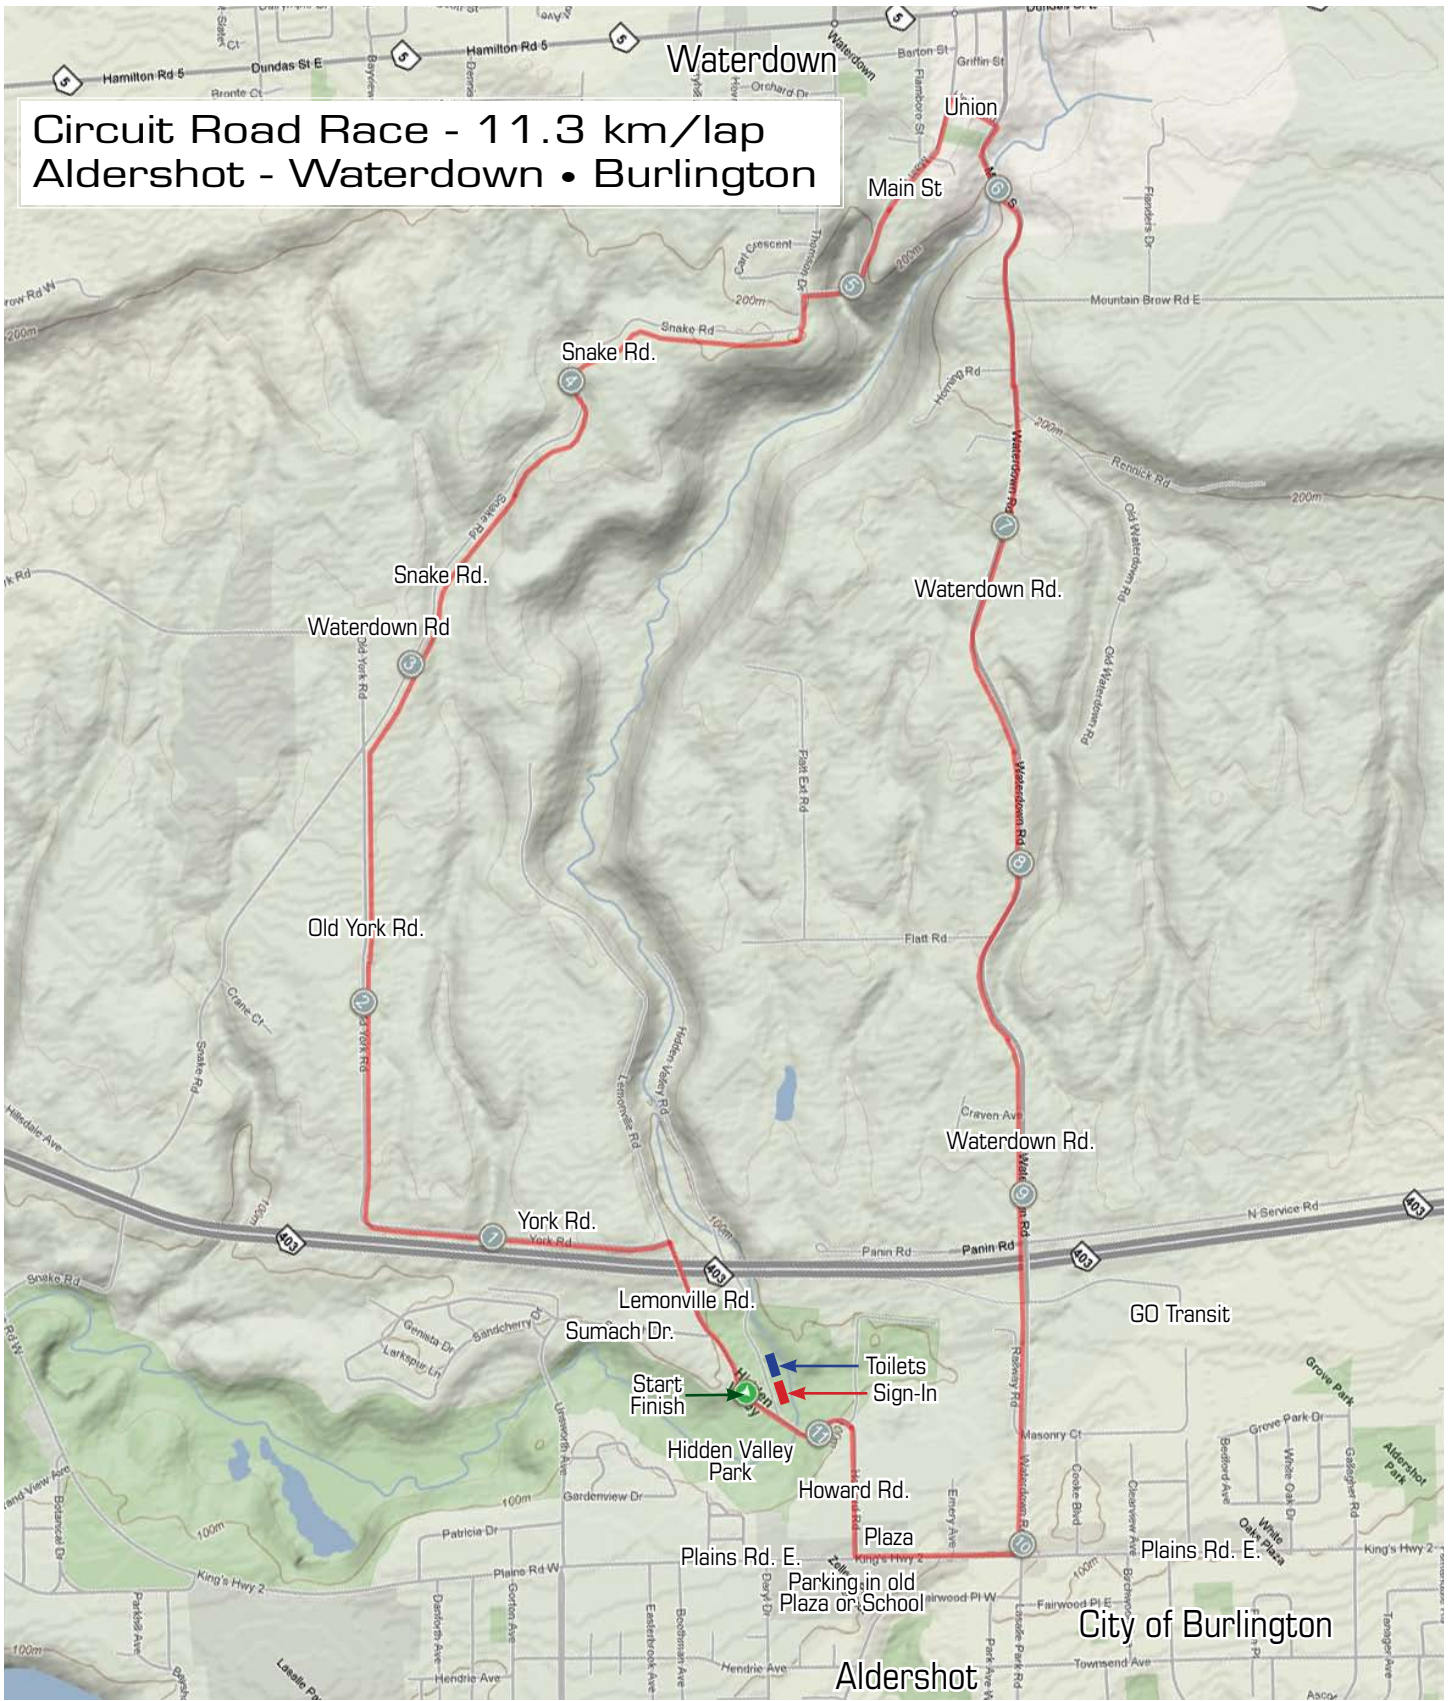

Circuit Road Race - 11.3 km/lap Aldershot - Waterdown • Burlington

Toilets
 Sign-In
 Start
 Finish
 Hidden Valley Park
 Plaza
 Parking in old Plaza or School

Circuit Road Race - 11.3 km/lap
Aldershot - Waterdown • Burlington