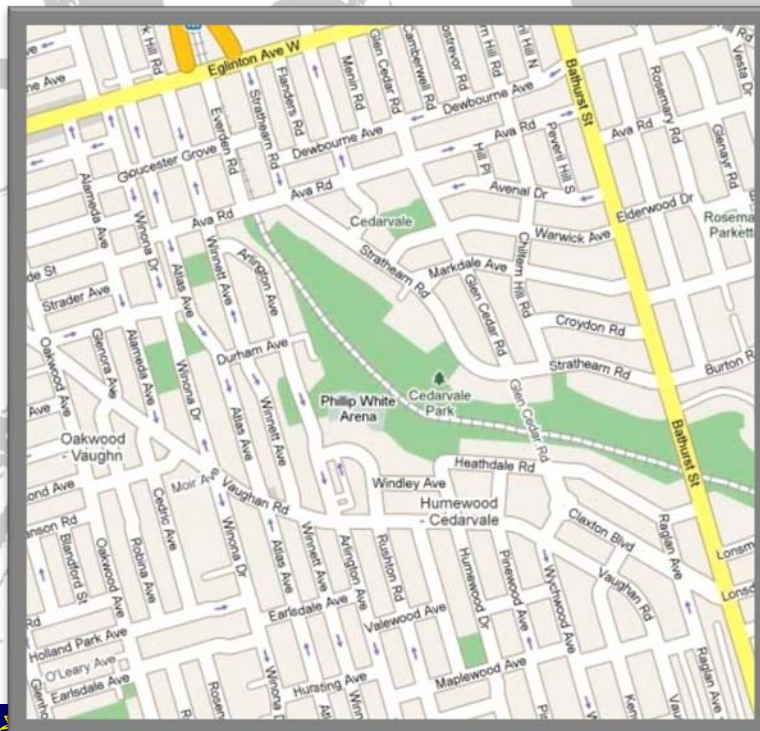

MAP ON NEXT PAGE

**WALLACE
EMERSON PARK:**
1260 Dufferin Street
(at Dupont)

SUPPORTED BY:

www.veloomedia.com
www.cyclingphotos.ca

www.opusbike.com
www.schwalbetires.com

www.louisgarneau.com
City of Toronto &
OntarioCyclingAssociation

Eric Box 2006

ZM CYCLE & FITNESS PRESENTS

MAP LOCATION(S)

WALLACE EMERSON PARK
1260 DUFFERIN STREET

CEDARVAL PARK
443 ARLINGTON AVE. (YORK) T.O.

Eric Box 2006