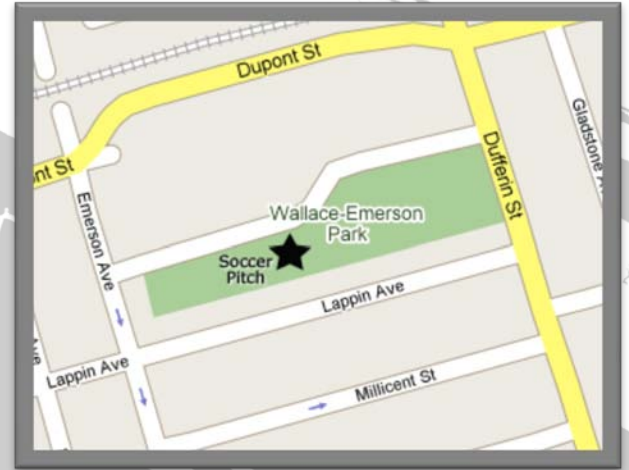

CONTACT INFO:

Ziggy @ 416-652-0080
2055 Dufferin St.
(at Rogers) Toronto
www.zmcyclefitness.com

DIRECTIONS TO:

CEDARVALE PARK:
443 Arlington Ave.
From Eglinton Ave. W
Turn LEFT on Oakwood
Turn Left on Vaughan
Turn Left On Winona Dr.
Follow sign to Phil White
Arena.

MAP ON NEXT PAGE

**WALLACE
EMERSON PARK:**
1260 Dufferin Street
(at Dupont)

SUPPORTED BY:

www.veloomedia.com
www.cyclingphotos.ca

www.opusbike.com
www.schwalbetires.com

www.louisgarneau.com
City of Toronto &
OntarioCyclingAssociation

Eric Box 2006

ZM CYCLE & FITNESS PRESENTS

MAP LOCATION(S)

WALLACE EMERSON PARK
1260 DUFFERIN STREET

CEDARVAL PARK
443 ARLINGTON AVE. (YORK) T.O.

Eric Box 2006